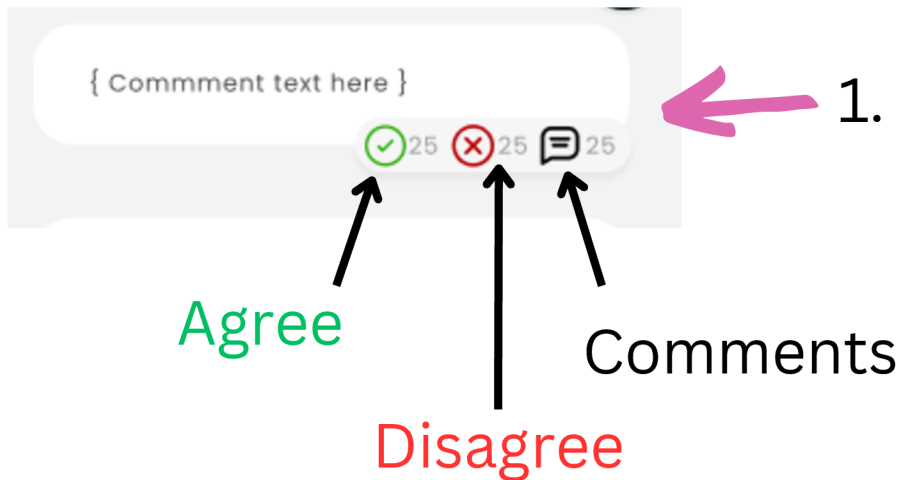

Modify Name

Modify Notification Settings

Modify Password

View Account Details and Metrics

Commenting

Comment on a representative, bill, or comment with the following steps:

1. Click this icon to add a comment

2. Type your comment here

3. Post your comment by pressing this icon

Rating

Rate a representative, bill, or comment with the following steps:

1. Click an icon to vote

2. Once vote is cast, it will go dark so you can not vote twice