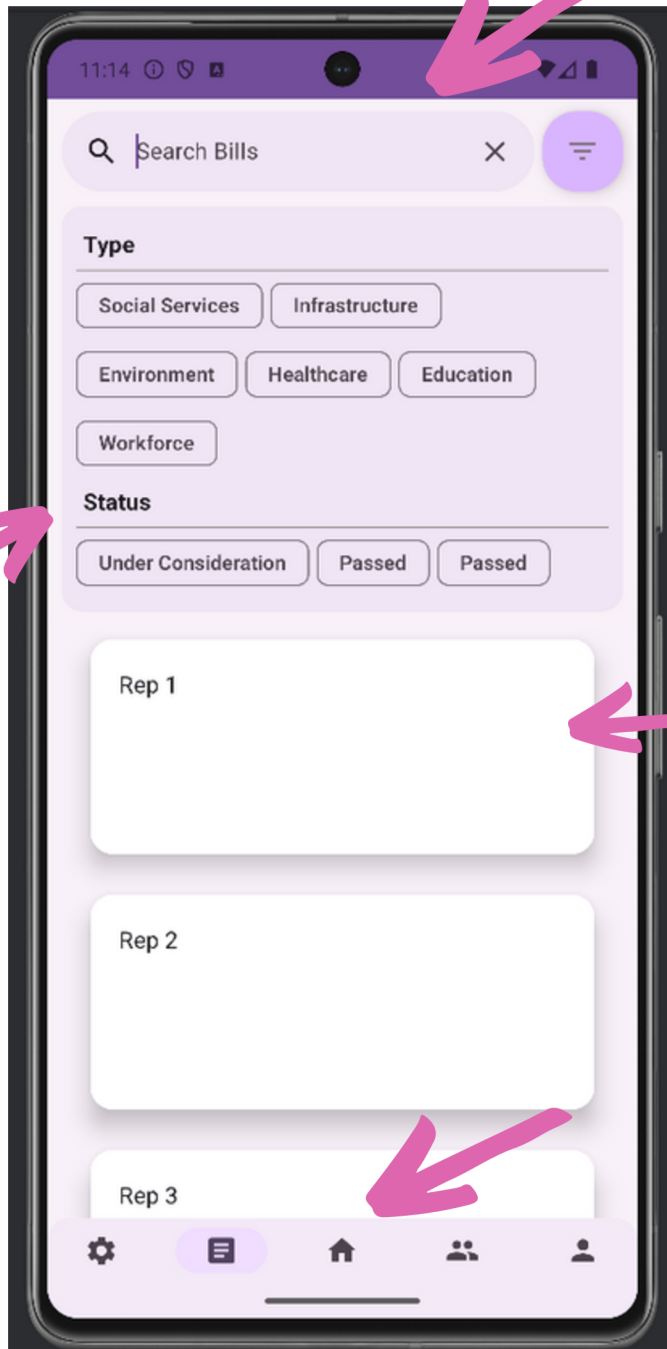

2. Type your comment here

3. Post your comment by pressing this icon

Rating

Rate a representative, bill, or comment with the following steps:

1. Click an icon to vote

2. Once vote is cast, it will go dark so you can not vote twice

This number represents how many people have voted or commented

Making a Contribution

Click this button to return to article page

Write a short amount of text of the content you would like to see added to the app.

Click here to select between 'Bill' or 'Representative' category.

Search & Filter

Tap this search blurb to write keywords for search

Click on the drop down menu to select categories for filtering

Click on the drop down article to be sent to that article page.